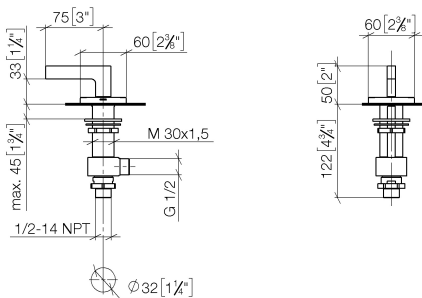

Bathtub - CL.1

Deck valve clockwise-closing hot - polished chrome

Article number: 20 000 715-00

- 1-1/4" hole diameter
- Flange 2-3/8" x 2-3/8"

Codes & Standards

- ASME A112.18.1/CSA B125.1
- ADA

- Fittings group in compliance with DIN 4109: 1
- (ADA)

polished chrome

Discontinued items available to order until 31.12.9999

Dimensional drawing

mm [inches]

Bathtub - CL.1

Deck valve clockwise-closing hot - polished chrome

Article number: 20 000 715-00

All dimensions in mm / inch = mm x 0,0394

Flow rate chart

Bathtub - CL.1

Deck valve clockwise-closing hot - polished chrome

Article number: 20 000 715-00

Other surface finishes

platinum matte
20 000 715-06

Dark Platinum matte
20 000 715-99

More custom finish options are available via special production (xTra Service). Please see our finish matrix for availability and pricing or contact a Dornbracht representative.

Spare parts list

Number	Item Number	Designation	Number of units
1	90 20 70 057 00-00	handle (hot)	1
2	04 17 11 058 33 90	side panel	1
3	90 90 03 133 00 90	top	1
4	04 23 10 032 78 90	fixing set	1
5	04 17 11 023 10 90	distributor	1
6	09 30 11 059 90	disc	1
7	09 23 10 012 90	nut	1