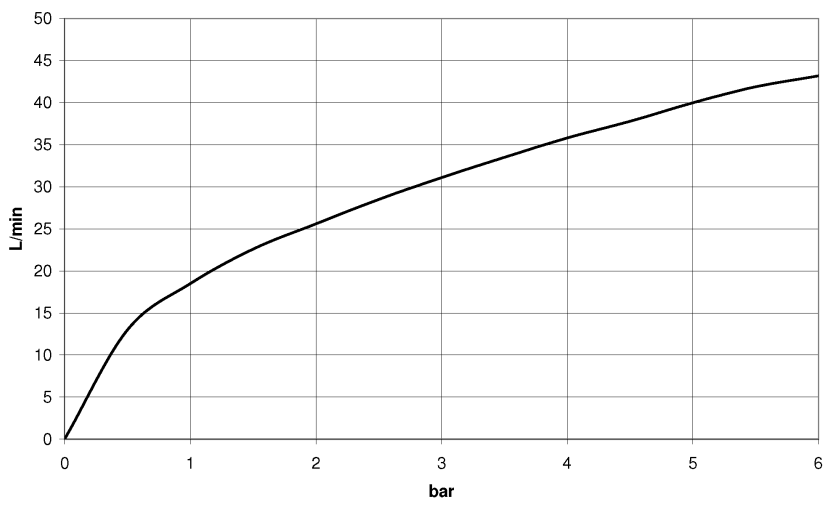

Bathtub - CL.1

Deck valve clockwise-closing hot - polished chrome

Article number: 20 000 715-00

- 1-1/4" hole diameter
- Flange 2-3/8" x 2-3/8"

Codes & Standards

- ASME A112.18.1/CSA B125.1
- ADA

- Fittings group in compliance with DIN 4109: 1
- (ADA)

polished chrome

Discontinued items available to order until 31.12.9999

Dimensional drawing

mm [inches]

Bathtub - CL.1

Deck valve clockwise-closing hot - polished chrome

Article number: 20 000 715-00

All dimensions in mm / inch = mm x 0,0394

Flow rate chart

Bathtub - CL.1

Deck valve clockwise-closing hot - polished chrome

Article number: 20 000 715-00

Other surface finishes

platinum matte
20 000 715-06

Dark Platinum matte
20 000 715-99

More custom finish options are available via special production (xTra Service). Please see our finish matrix for availability and pricing or contact a Dornbracht representative.